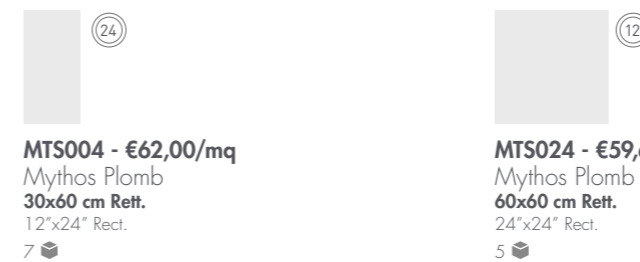

MTS033 - €74,00/mq
Mythos Steel
81x81 cm Rett.
32"x32" Rect.
3 📦

MTS013 - €55,60/mq
Mythos Steel
60x60 cm Rett.
24"x24" Rect.
5 📦

MTS003 - €62,00/mq
Mythos Steel
30x60 cm Rett.
12"x24" Rect.
7 📦

MTS023 - €59,60/mq
Mythos Steel OUT
60x60 cm Rett.
24"x24" Rect.
5 📦

MYTHOS PLOMB

MTS044 - €74,00/mq
Mythos Plomb
60x120 cm Rett.
24"x48" Rect.
2 📦

MTS034 - €74,00/mq
Mythos Plomb
81x81 cm Rett.
32"x32" Rect.
3 📦

MTS014 - €55,60/mq
Mythos Plomb
60x60 cm Rett.
24"x24" Rect.
5 📦

MTS004 - €62,00/mq
Mythos Plomb
30x60 cm Rett.
12"x24" Rect.
7 📦

MTS024 - €59,60/mq
Mythos Plomb OUT
60x60 cm Rett.
24"x24" Rect.
5 📦

MYTHOS ÉCRU

MTS042 - €74,00/mq
Mythos Écru
60x120 cm Rett.
24"x48" Rect.
2 📦