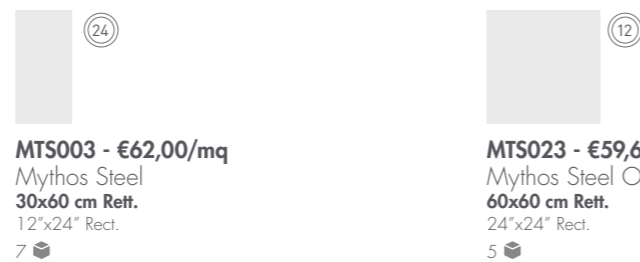

MTS001 - €62,00/mq
Mythos Ivory
30x60 cm Rett.
12"x24" Rect.
7 📦

MTS021 - €59,60/mq
Mythos Ivory OUT
60x60 cm Rett.
24"x24" Rect.
5 📦

MYTHOS STEEL

MTS043 - €74,00/mq
Mythos Steel
60x120 cm Rett.
24"x48" Rect.
2 📦

MTS033 - €74,00/mq
Mythos Steel
81x81 cm Rett.
32"x32" Rect.
3 📦

MTS013 - €55,60/mq
Mythos Steel
60x60 cm Rett.
24"x24" Rect.
5 📦

MTS003 - €62,00/mq
Mythos Steel
30x60 cm Rett.
12"x24" Rect.
7 📦

MTS023 - €59,60/mq
Mythos Steel OUT
60x60 cm Rett.
24"x24" Rect.
5 📦