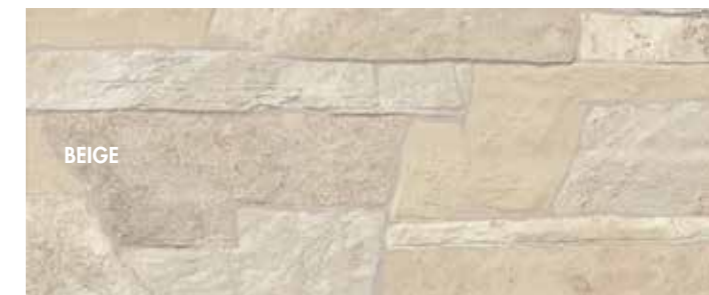

DOLMEN BEIGE

# DOLMEN

**Gres porcellanato**  
Porcelain stoneware

**NATURALE** NATURAL  
31x62 12"x24"

Conforme According to  
UNI EN 14411 - G Bla

BEIGE

GREY

**NOTE NOTES**

I colori e le caratteristiche estetiche dei materiali illustrati nel presente catalogo sono da ritenersi puramente indicativi. Colours and optical features of the materials illustrated in this catalogue are to be regarded as mere indications.

## DOLMEN BEIGE

**DOLM002 - €54,00/mq**  
 Dolmen Taupe  
**31x62 cm**  
 12"x24"  
 8