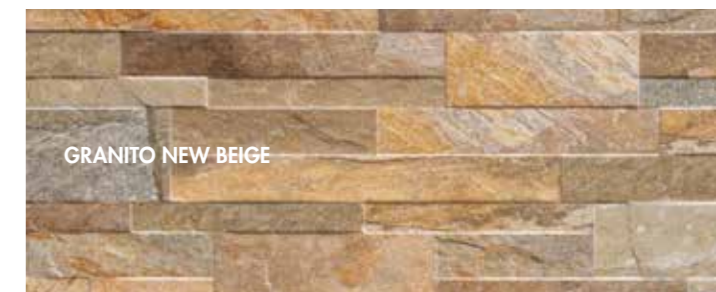

GRANITO NEW BEIGE

GRANITI

Gres porcellanato
Porcelain stoneware

NATURALE NATURAL
31x62 12"x24"

Conforme According to
UNI EN 14411 - G Bla

GRANITO NEW GRIGIO

GRANITO NEW BEIGE

NOTE NOTES