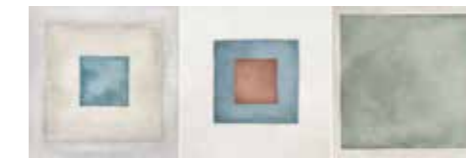

VILLAGE COLOR BIANCO / VILLAGE COLOR CANNETTA BIANCO  
VILLAGE COLOR RIQUADRI / GIGA DUSK

ROSES VILLAGE COLOR

VILLAGE COLOR CREMA / VILLAGE COLOR CANNETTA CREMA / VILLAGE COLOR RIQUADRI / SIERRA BEIGE

# VILLAGE COLOR

Rivestimenti in Pasta Bianca Atomizzata Rettificato  
Rectified Atomized White Body Wall Tile

Conforme According to  
UNI EN 14411 - L BIII

**303892 - €54,00/mq**  
Village Color Bianco  
25x75 cm Rett. 10"x30" Rect.  
8

**303894 - €58,00/mq**  
Village Color Cannetta Bianco  
25x75 cm Rett. 10"x30" Rect.  
8

**303893 - €54,00/mq**  
Village Color Crema  
25x75 cm Rett. 10"x30" Rect.  
8

**303895 - €58,00/mq**  
Village Color Cannetta Crema  
25x75 cm Rett. 10"x30" Rect.  
8