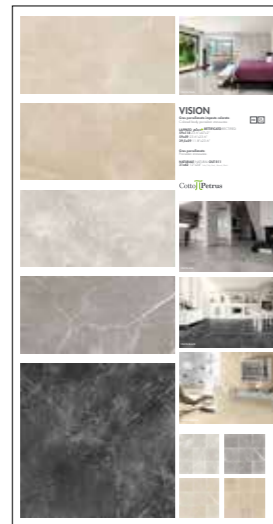

INFO

MERCHANDISING

PANNELI PANELS cm 100,5x200,5 39.6"x79"

EFFETTO CEMENTO/PIETRA

MYTHOS

PMYT1

PMYT1

PMYT2

PMYT2

ASPEN

PASP1

EFFETTO MARMO

VISION

PVIS1

PVIS1

PVIS2

PVIS4

VISION MATT

PVMAT1

PVMAT2

GENERICO

GENERIC

GEN

INFO

MERCHANDISING

PANNELI PANELS cm 100,5x200,5 39.6"x79"

EFFETTO LEGNO

COMFORT

PCOM1

PCOM1

FLASH

PFLA1

PFLA1

RANGERS

PRAN1

PRAN1

SIERRA

PSIE1

PSIE1

MURETTI

ARDESIA / DOLMEN

PARD01

BRICKONE

PBRI1

GRANITI / MURO DI SIENA

PGRMU1

SPACCONE

PSPAC1

NOTE: Per tutti i pannelli posati, indicare l'articolo di riferimento per la posa, se diverso da quello nella foto. NOTES: With reference to the panels with laid tiles please indicate the item/color that has to be laid, if different from the one in the picture.