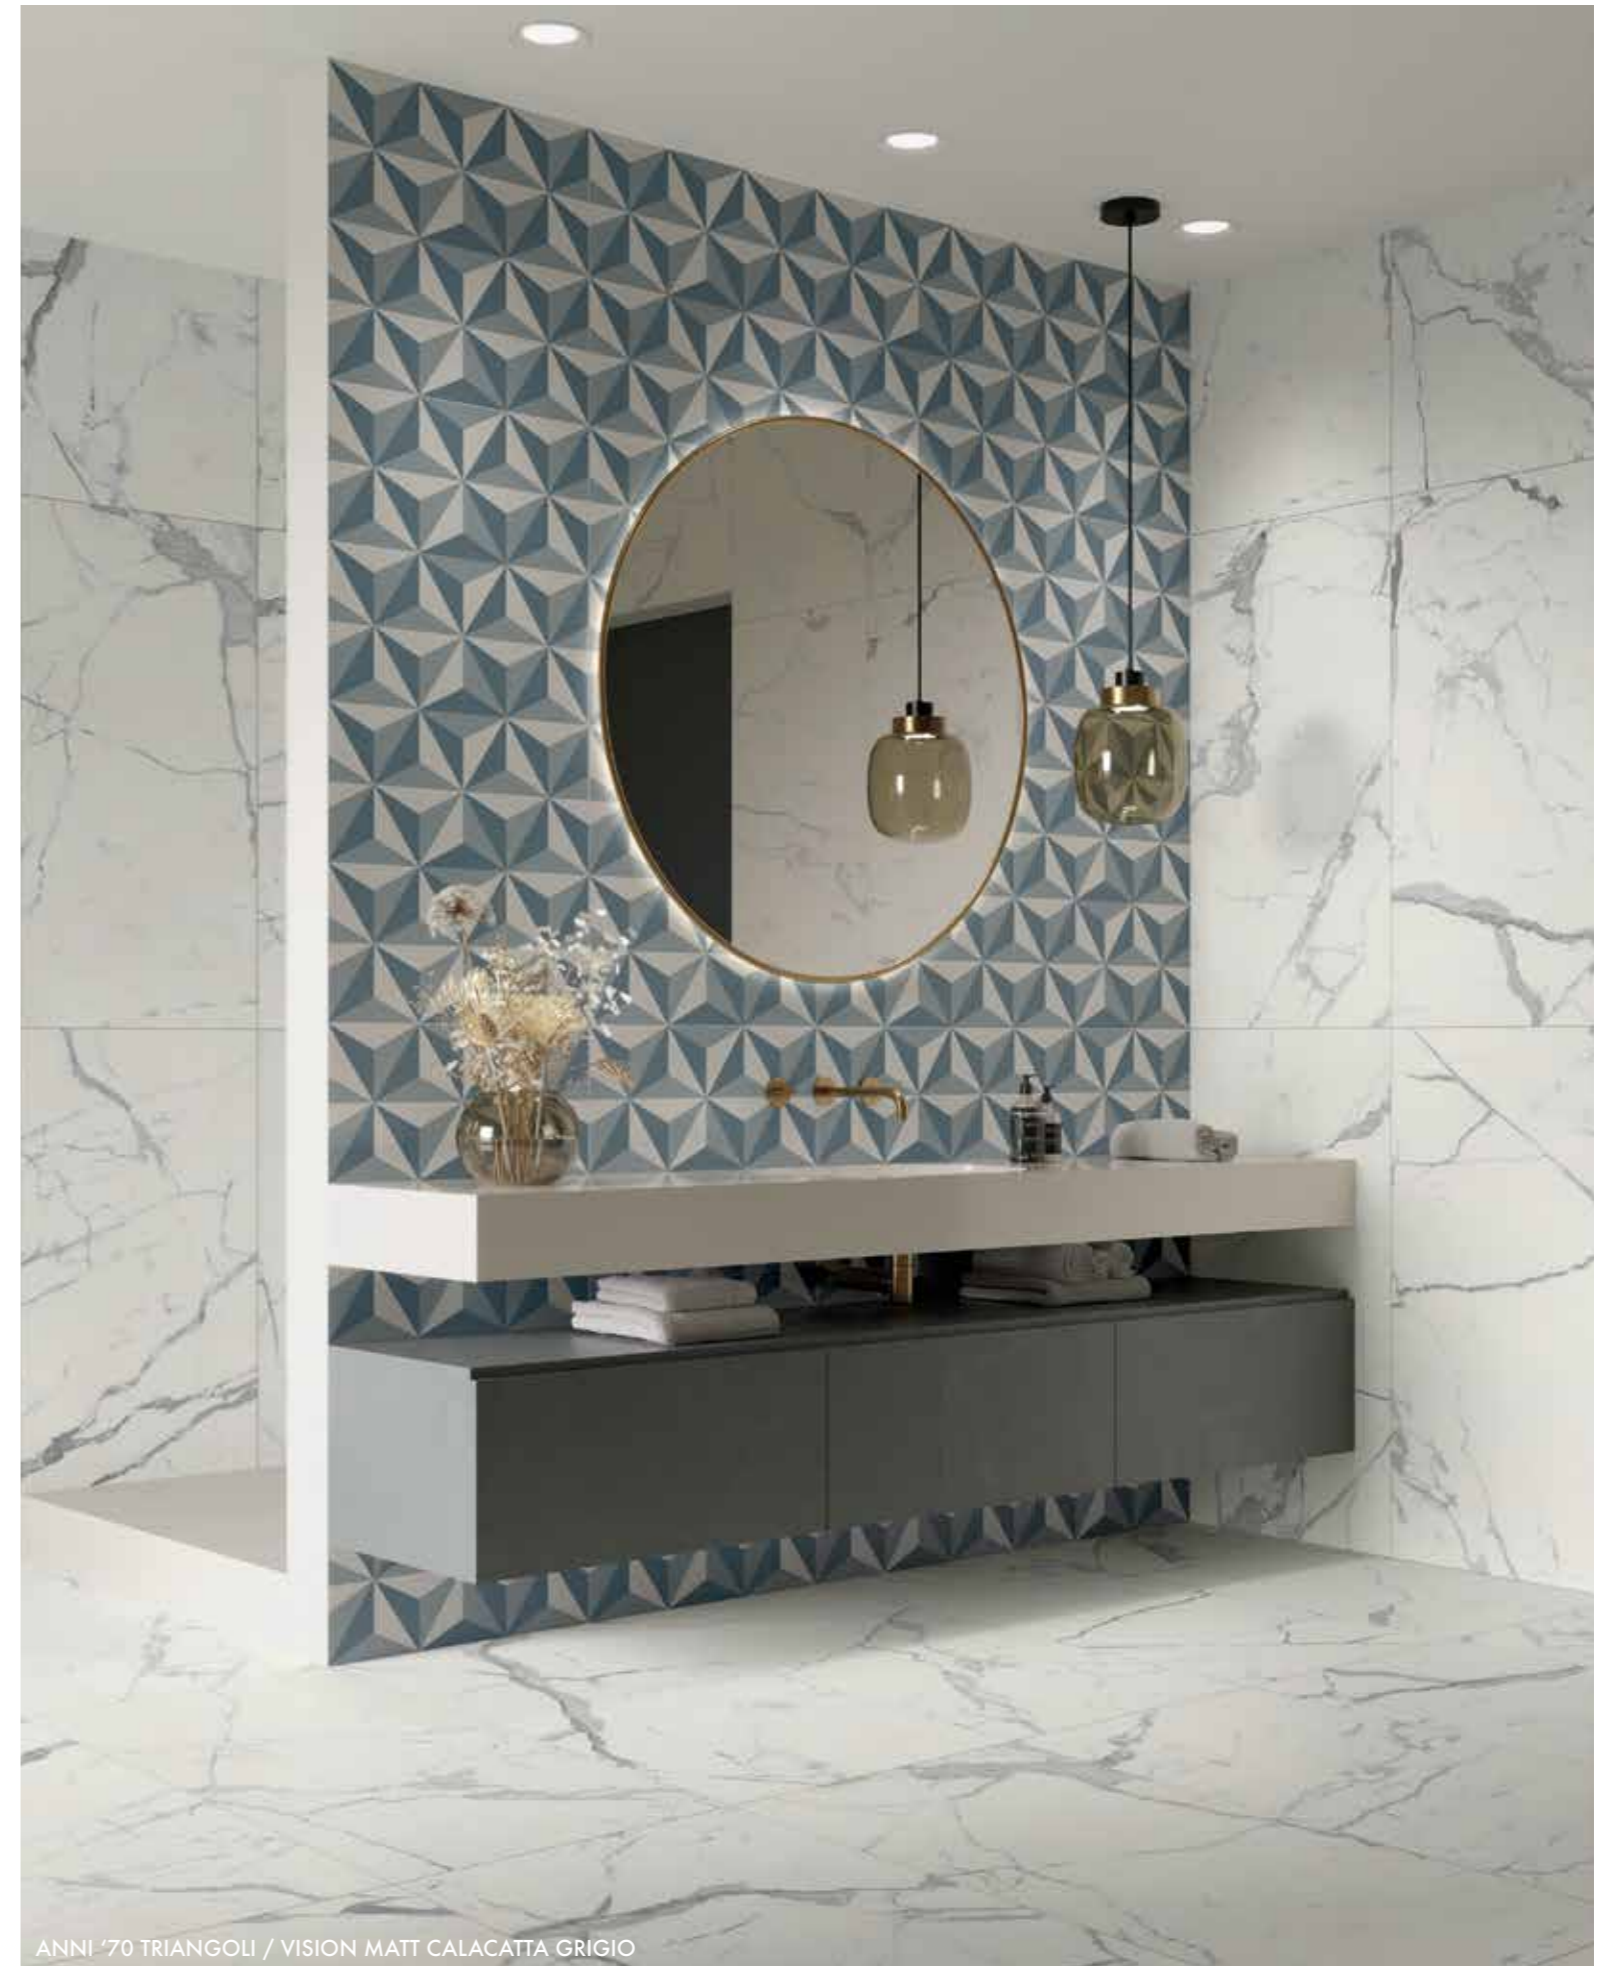

ANNI '70 TRIANGOLI / VISION MATT CALACATTA GRIGIO