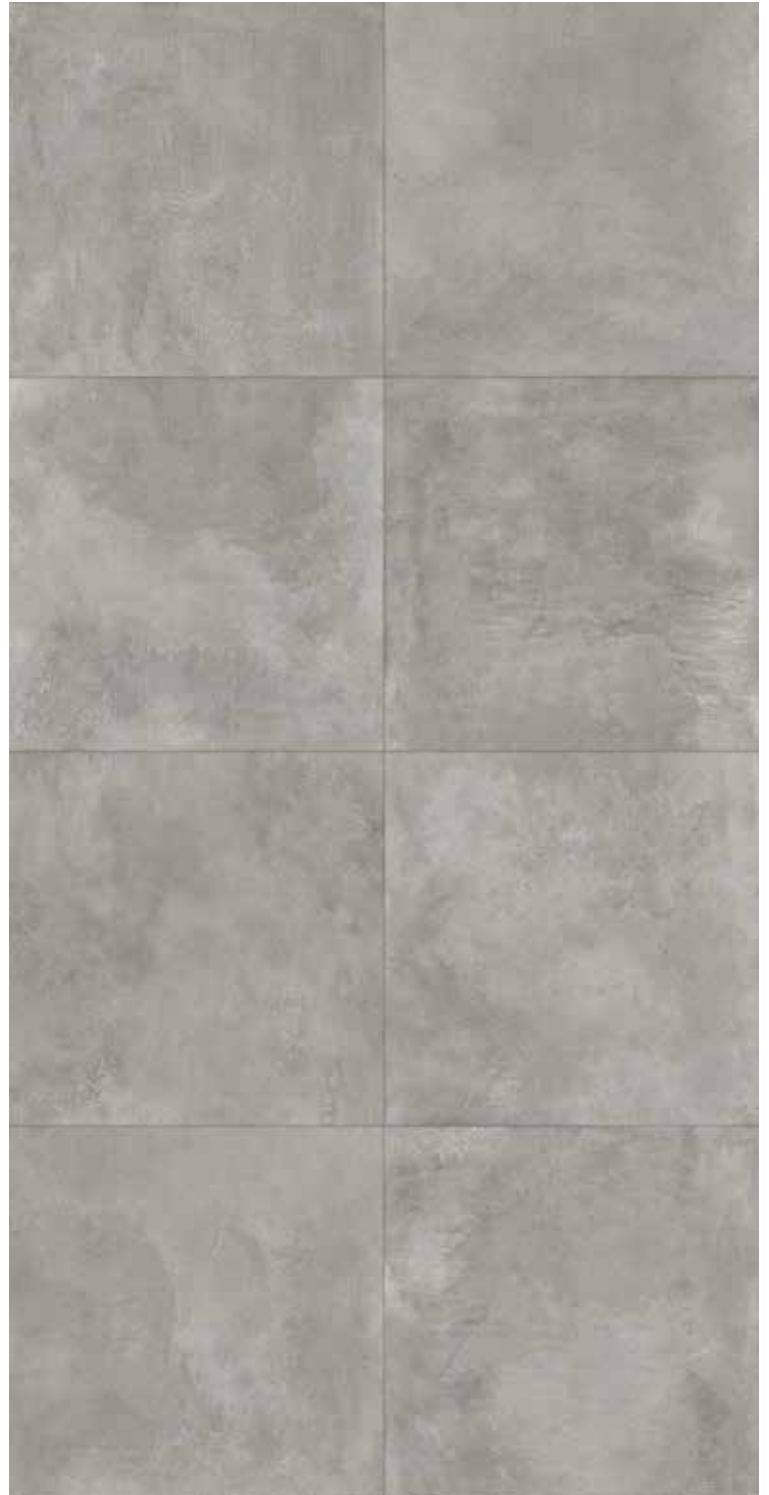

EMOTION OUT **GRIS**

EMT062/4 ■
Emotion Gris OUT
60x60 cm Rett.
24"x24" Rect.
5

EMT023/34 ■
Emotion Gris OUT
31x31 cm
12"x12"
14