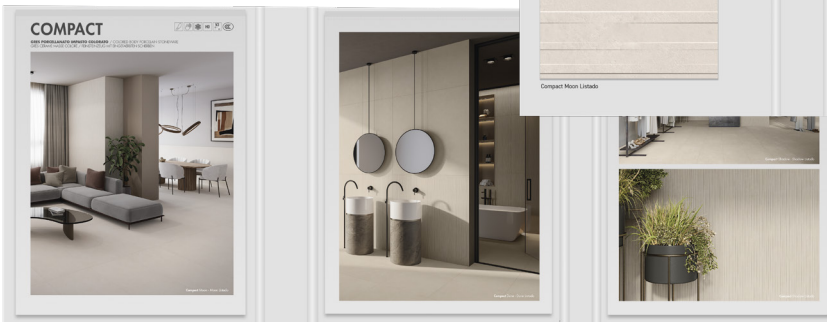

COMPACT

BOOK 3 ANTE

Formato chiuso 19,5 x 24,3 cm
Formato aperto 64,4 x 24,3 cm

PANNELLI PANELS cm

Formato 100,5x200,5 cm 39.6"x79"